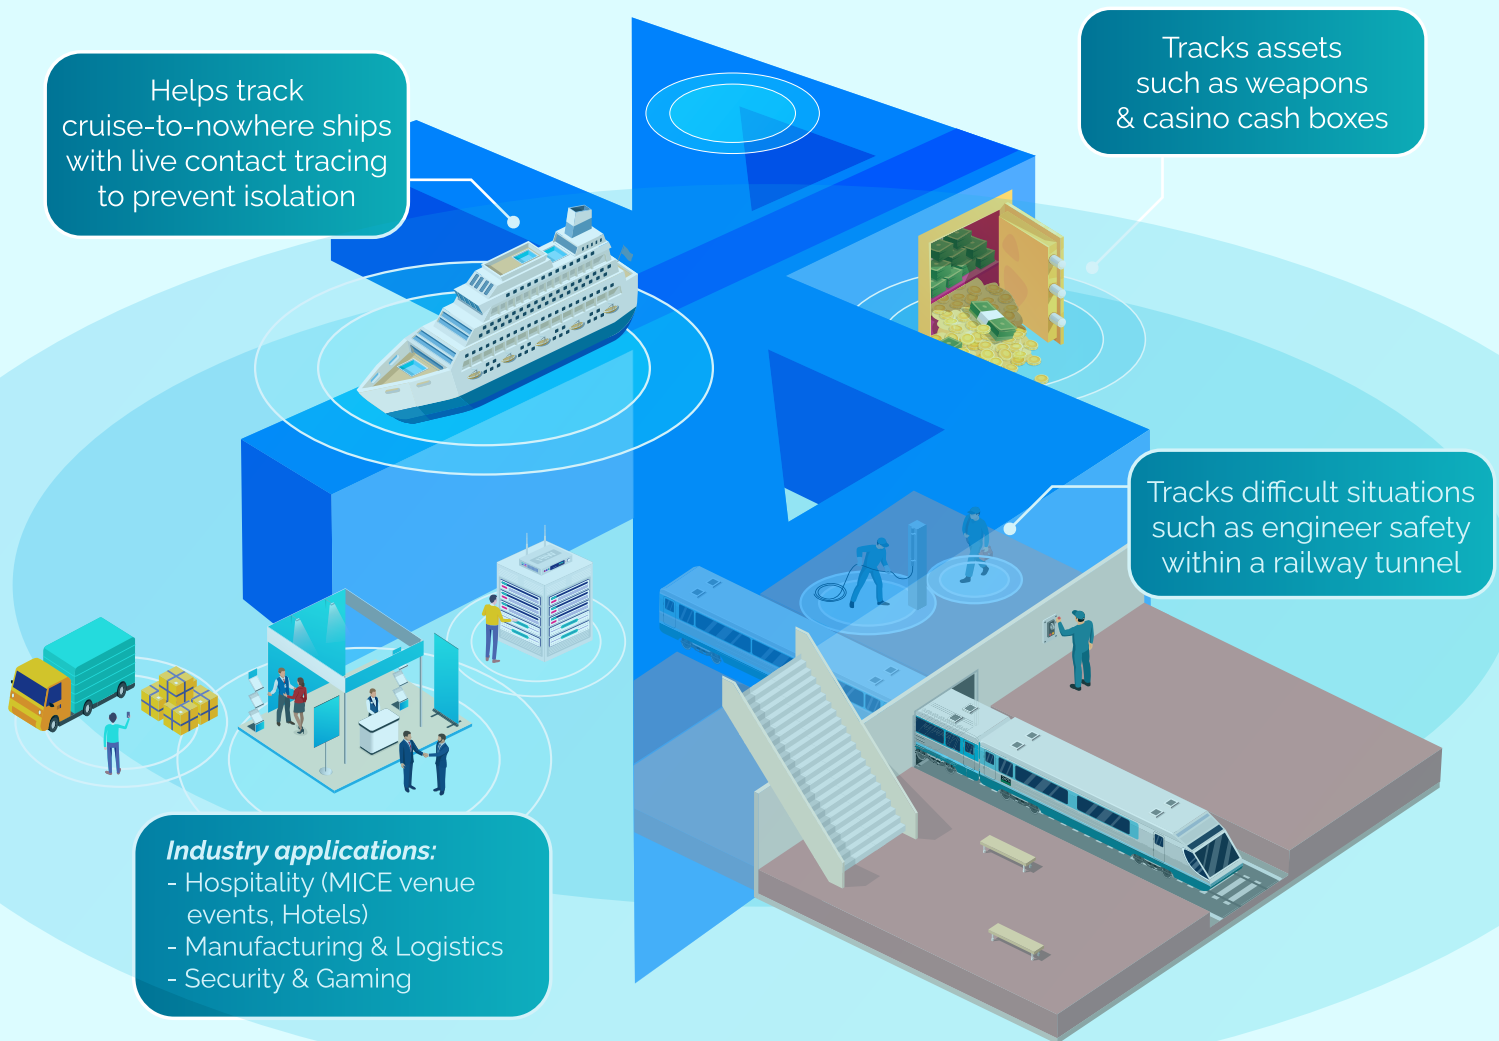

# Providing AI generated insights from IoT devices to track persons and assets of interest

Bluetooth sensor technology tracks and contact traces to assure peace of mind and increased productivity

## Benefits

Frees companies of in-house tracking expertise

Provides meaningful analysis for operational ROI

Handles incident management systematically