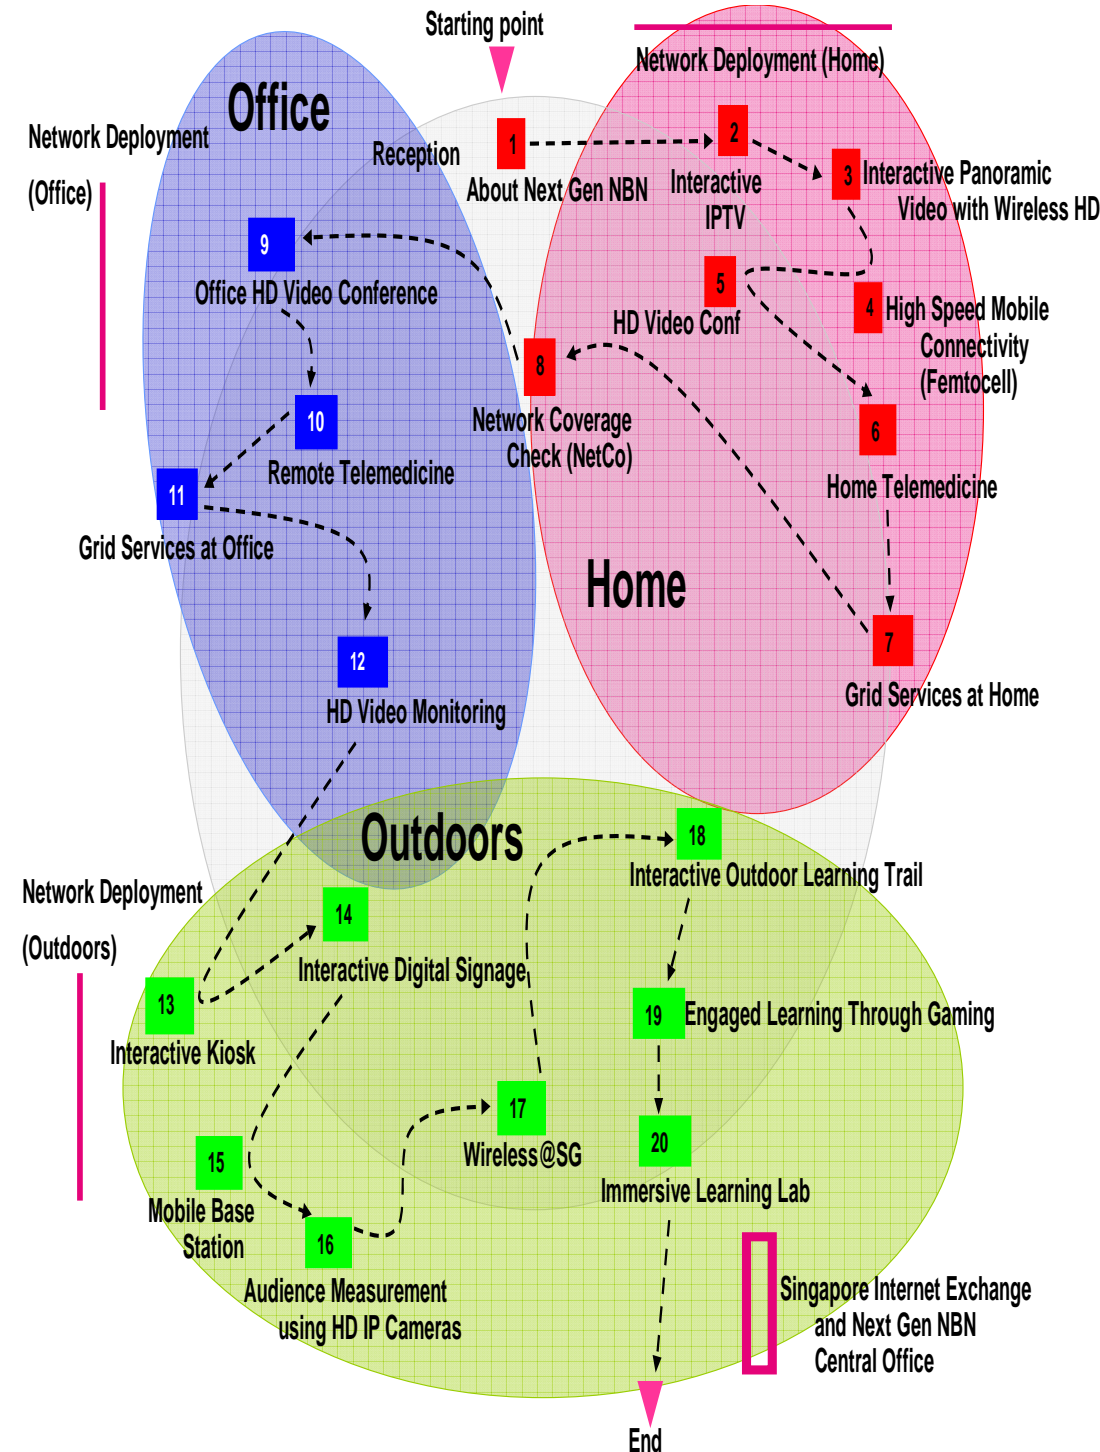

17 Wireless@SG - Enjoy speeds of up to 1 Mbps from September 2009 with Wireless@SG. With enhanced features of Seamless and Secure Access (SSA) available by January 2010, you can now connect automatically and more securely over the network.

18 Interactive Outdoor Learning Trail - Learning without boundaries with "Battlefield trail" and "HortPark trail". For the HortPark trail, you can explore the fauna and flora of HortPark as if you are there amid the garden. Embark on this trail at imbX, where learning is truly beyond the classroom.

19 Engaged Learning through Gaming - Geography and history lessons are transformed into real-time multiplayer games. Learners can explore areas which are not physically accessible or witness formations that would otherwise take thousands of years to form.

Get a preview of Next Gen NBN impending network deployment and a glimpse of possible next generation services at IDA's Next Gen NBN & Services Exhibition! Suggested booth walkabout to cover all 4 areas of Live, Learn, Work and Play starting from **1** to **20**. Embark on your journey now!