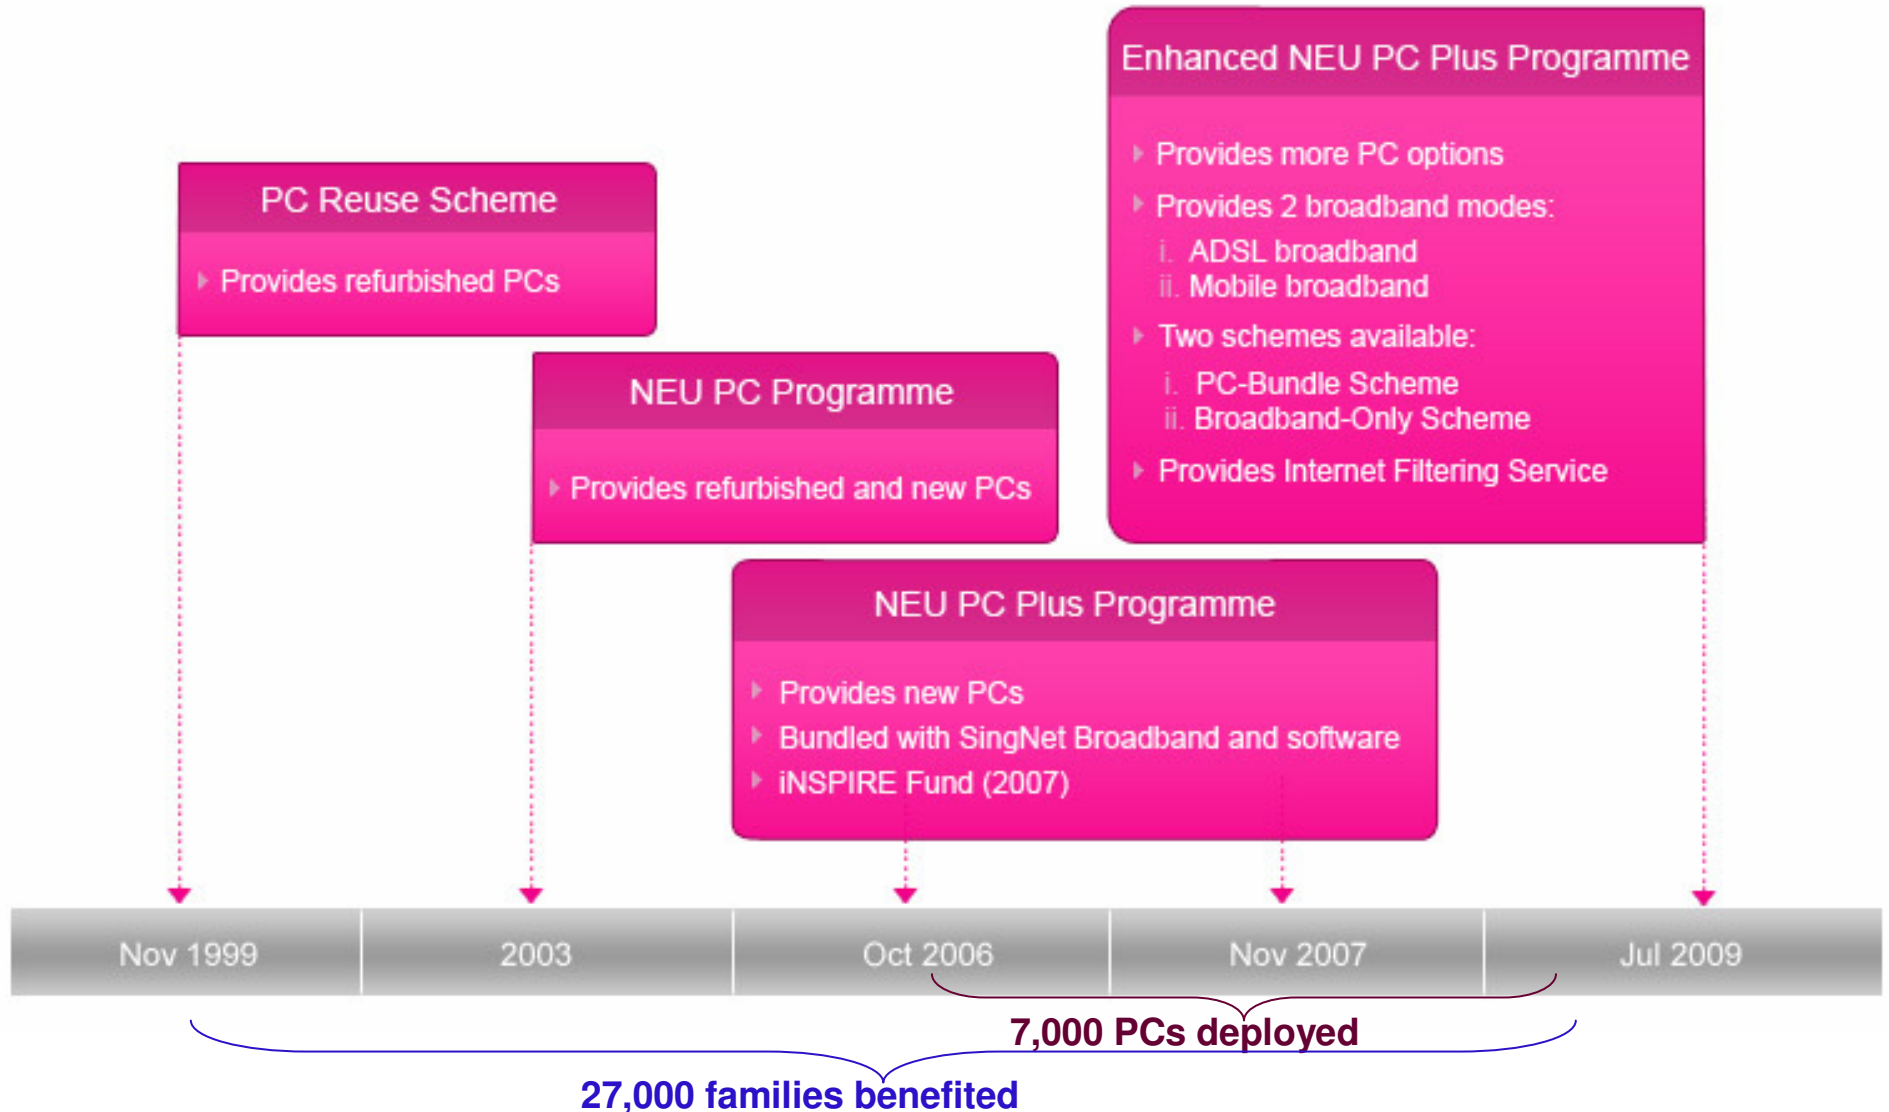

Equipping Needy Students

Media Briefing

16 June 2009

NEU PC Plus Programme

- ✓ *Higher qualifying income cap*
- ✓ *Lower recipients' co-payment through two-tier subsidy*

	Qualifying Household Income Cap							
	Students receiving financial assistance from MOE				Others			
	≤ \$1,800 or PCI ≤ \$450		≤ \$2,500 or ≤ \$750 (student) ≤ \$1,000 (disabled)					
IDA subsidy	up to 75%				up to 50%			
PC option	Desktop		Laptop		Desktop		Laptop	
	<i>Entry Level</i>	<i>Mid Range</i>	<i>Entry Level</i>	<i>Mid Range</i>	<i>Entry Level</i>	<i>Mid Range</i>	<i>Entry Level</i>	<i>Mid Range</i>
Recipients' co-payment amount	\$136 to \$176	\$146	\$214 to \$347	\$289 to \$331	\$272 to \$312	\$292	\$427 to \$560	\$579 to \$621