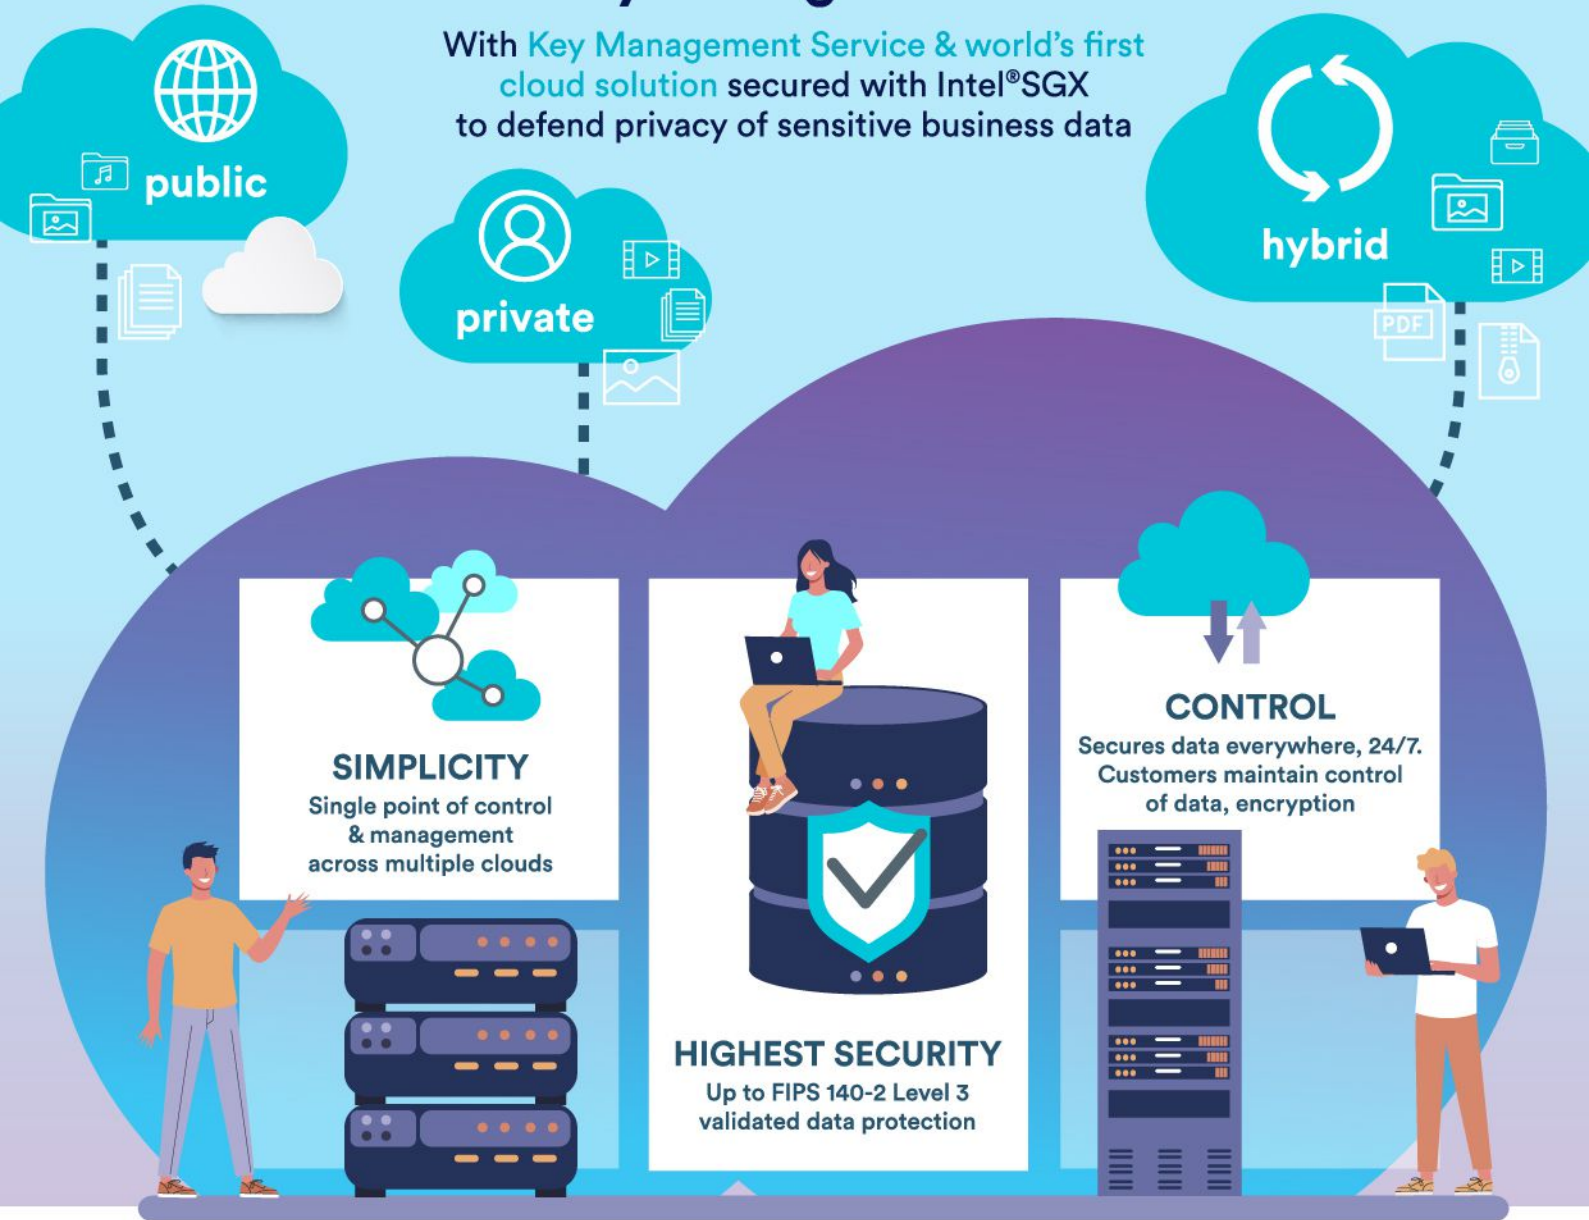

# Multicloud Data Security Protection to accelerate your digital transformation

With **Key Management Service** & world's first cloud solution secured with Intel®SGX to defend privacy of sensitive business data

## With scalable integrated business platform to

- Seamlessly build-in & secure data
- Combine & analyze private data
- Secure migration across multiple clouds
- Deliver secure, privacy-protected applications
- Cope with complexity, costs & risk of cloud transfers
- Keep secure cryptographic keys, shared secrets & tokens