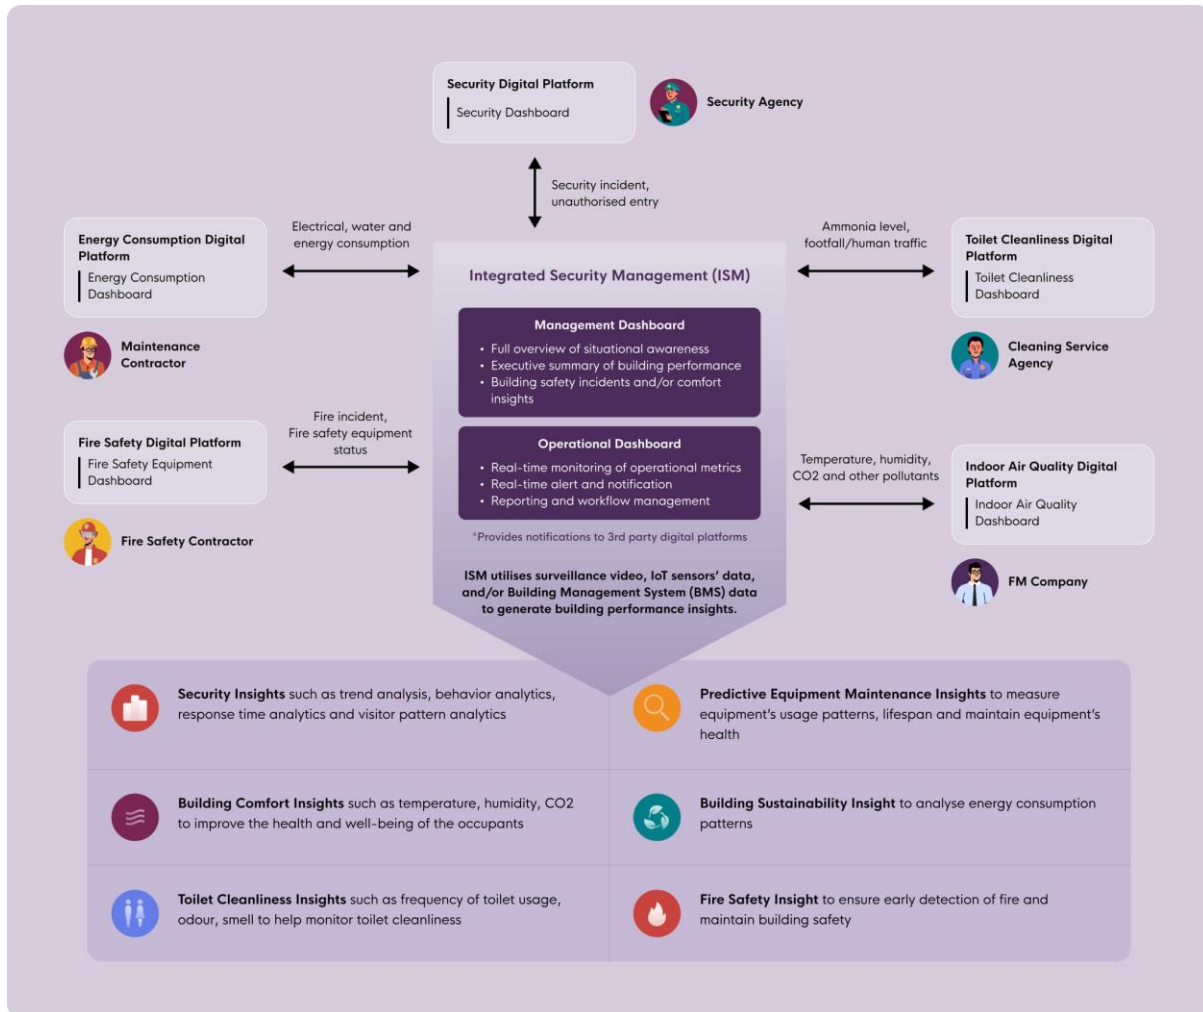

Integrated Security Management Solutions

SMEs are encouraged to adopt the solutions listed on the CTO-as-a-Service website at <https://go.gov.sg/ism>.

S/N	Solution Partners	Solutions
1	Armfort Integrated Technology Pte. Ltd.	Collaborative Integrated Platform (CIP) for Building & Security Management
2	Gabkotech Innovations Pte. Ltd.	Gabkotech Security Integrated Management System (GSIMS)
3	Interlock Security & Investigation Services Pte. Ltd.	Integrated Smart Building Ecosystem
4	Solstium Pte. Ltd.	iMOPs Security, Facility, Safety Automation Platform