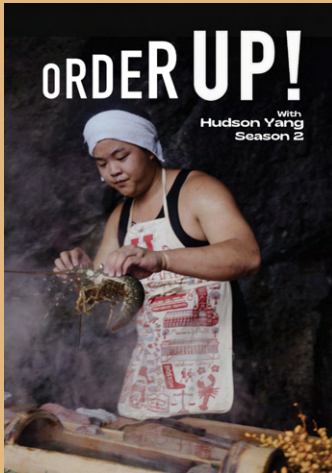

UNSCRIPTED - DOCUMENTARY / FACTUAL

ORDER UP 2

Join *FRESH OFF THE BOAT* star Hudson Yang on a globe-spanning journey to master the art of cooking - one kitchen, one dish, and one hard-earned technique at a time - in a show that celebrates learning from both triumph and failure.